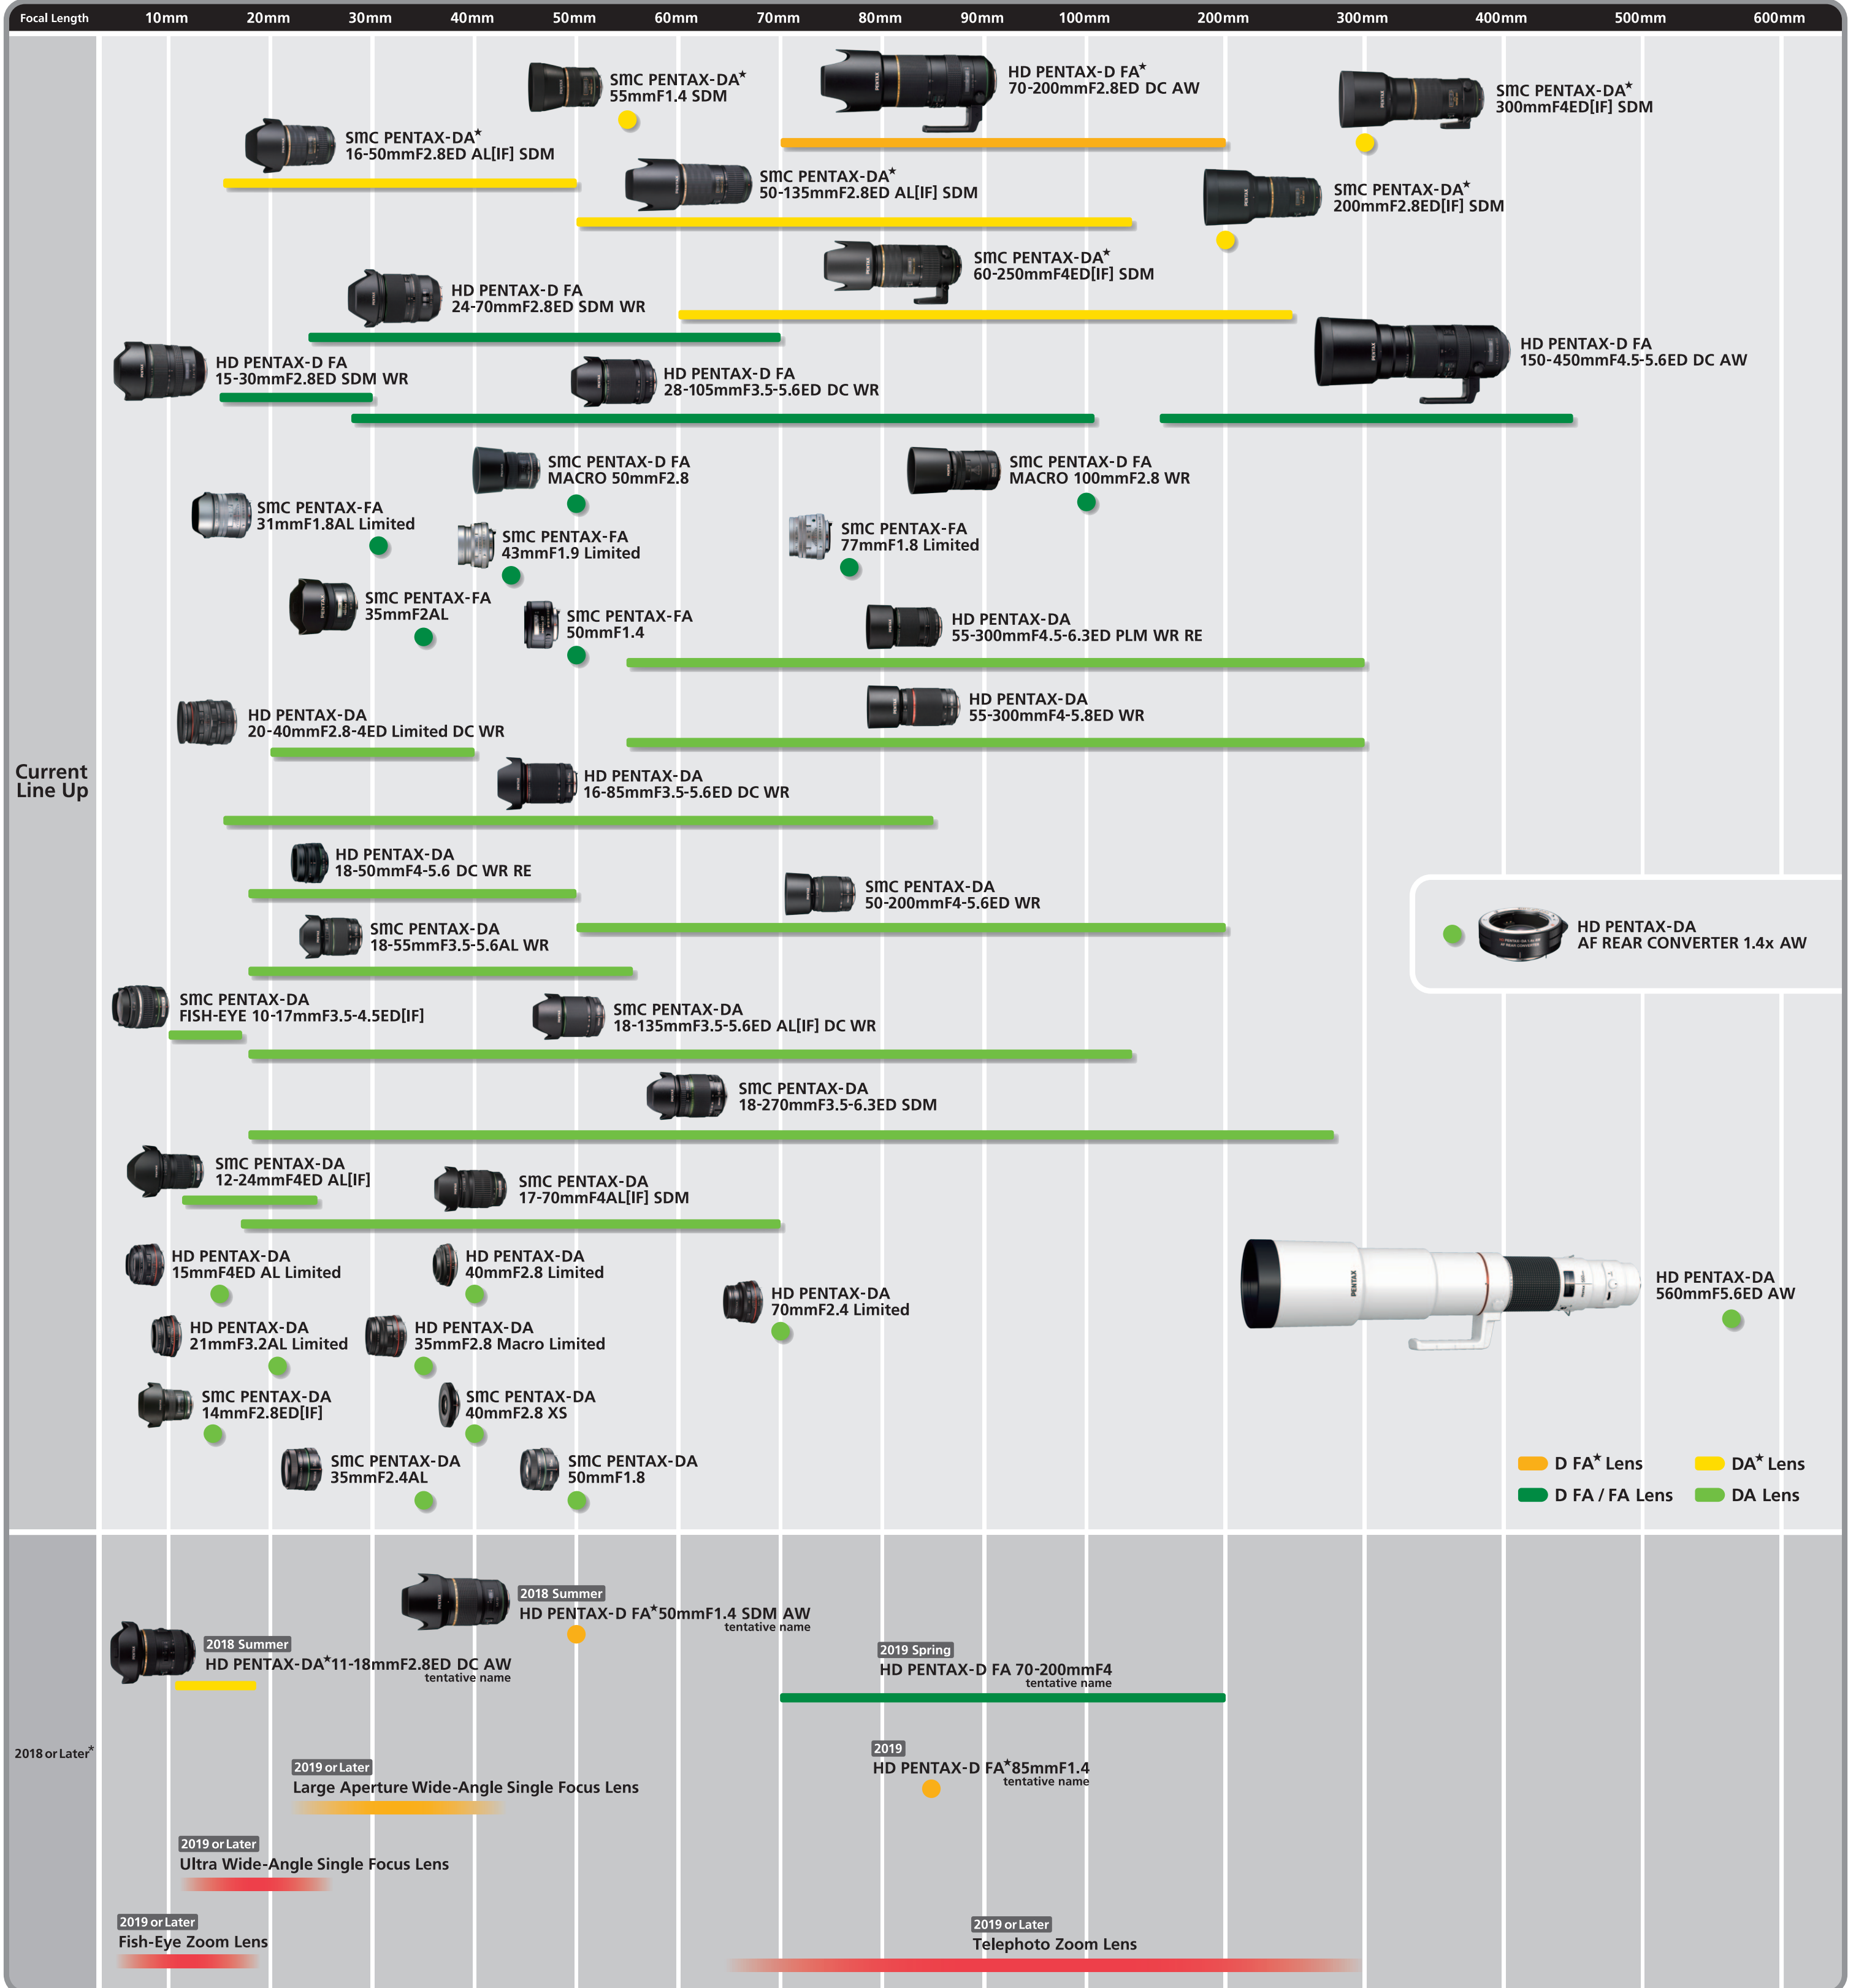

PENTAX K-Mount Lens Line Up

* Roadmap might change without notice. For D FA lenses please refer the "PENTAX K-Mount Lens Compatible with 35mm Full-Frame Format".